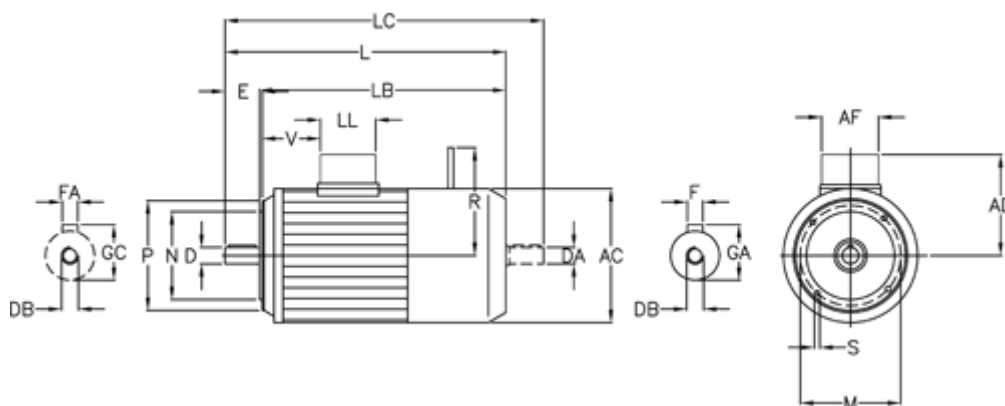

Data Sheet

Article number: 25100030041604104000

Description: Bonfiglioli brake motor BX100LB-4 FA15 3.0KW
1400 rpm 3x230/400v 50HZ IP55 IE3 AC brake B14 stainless steel

Measures

A/F = 98	EA = 28	LL = 98
AC = 195	F = 8	M = 130
AD = 142	FA = 8	N = 110
D = 28	GA = 31.0	P = 160
DA = M10	GC = 31.0	R = 160
DB = M10	L = 458	S = M8
DB1 = M10	LB = 398	T = 3.5
E = 60	LC = 521	V = 119